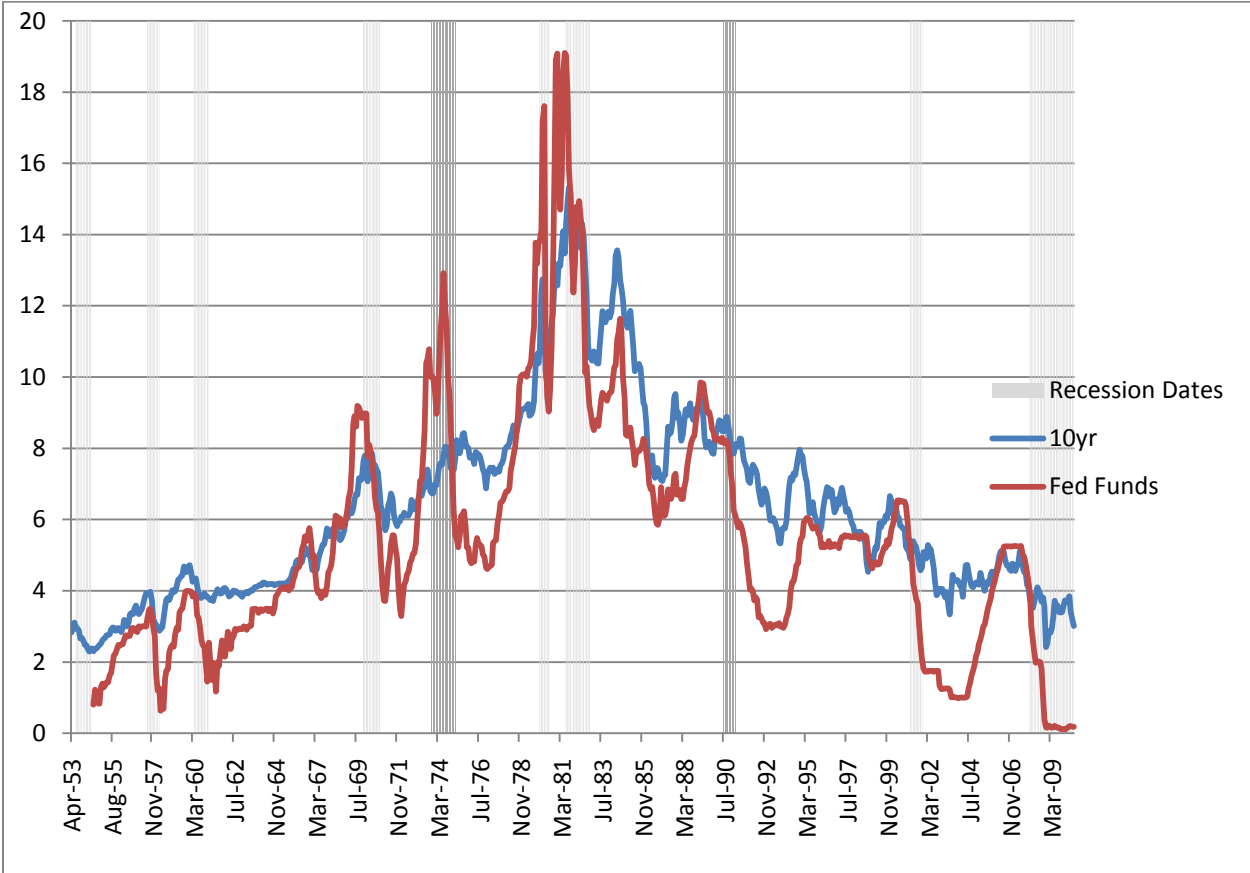

US yield curve to Aug 2010:

Aust yield curve to Aug 2010

Aust, rule of 20

Page 5

Refer to subscriber email number 21, emailed to subscribers July 16, 2010.

Available at this link: <http://www.businesscycles.biz/2007emails/2010/21.htm>