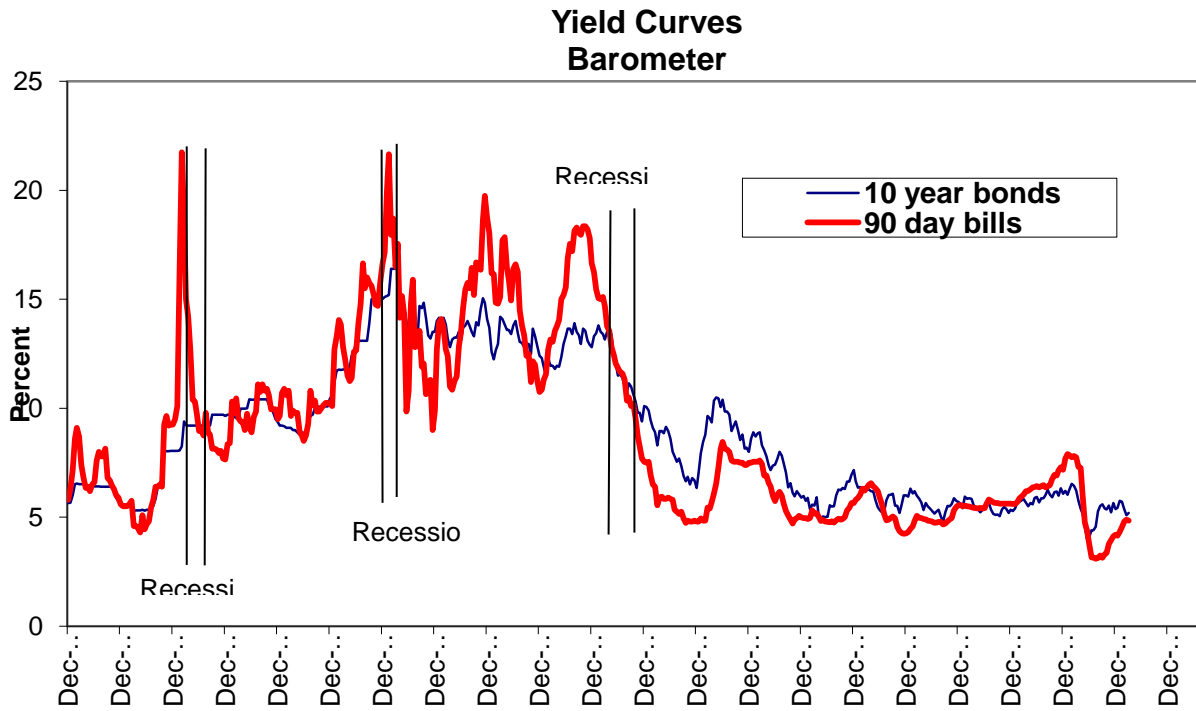

US yield curve to Aug 2010:

Aust yield curve to Aug 2010

Aust, rule of 20

Page 5

Refer to subscriber email number 21, emailed to subscribers July 16, 2010.

Available at this link: <http://www.businesscycles.biz/2007emails/2010/21.htm>