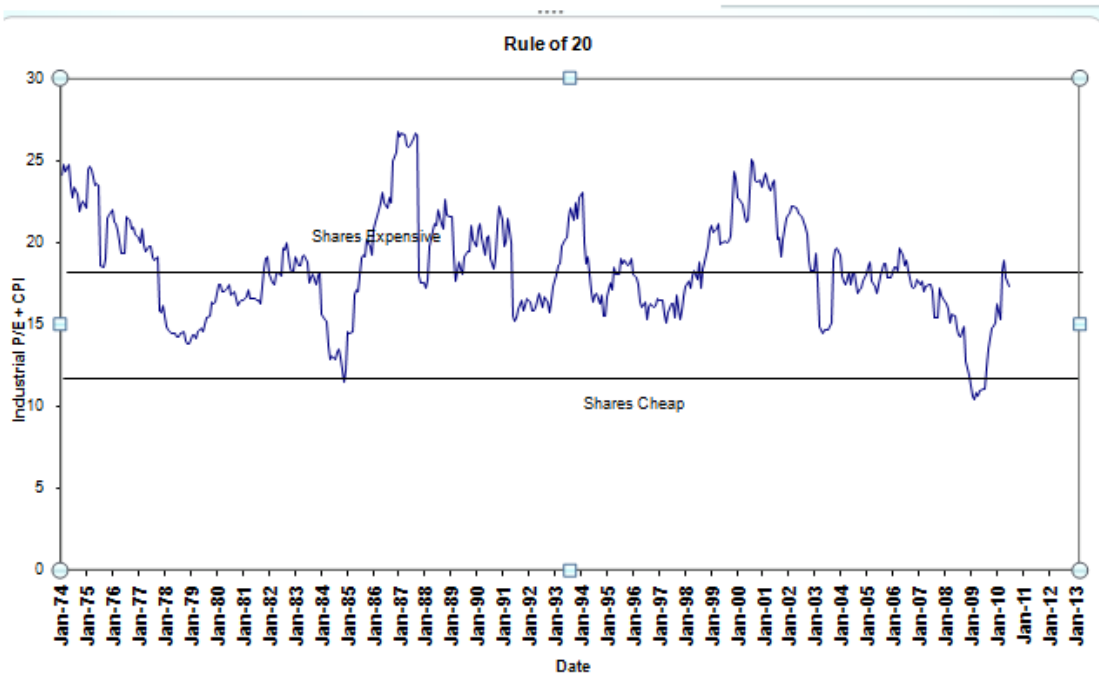

US yield curve to Aug 2010:

Aust yield curve to Aug 2010

Aust, rule of 20

Page 5

Refer to subscriber email number 21, emailed to subscribers July 16, 2010.

Available at this link: <http://www.businesscycles.biz/2007emails/2010/21.htm>