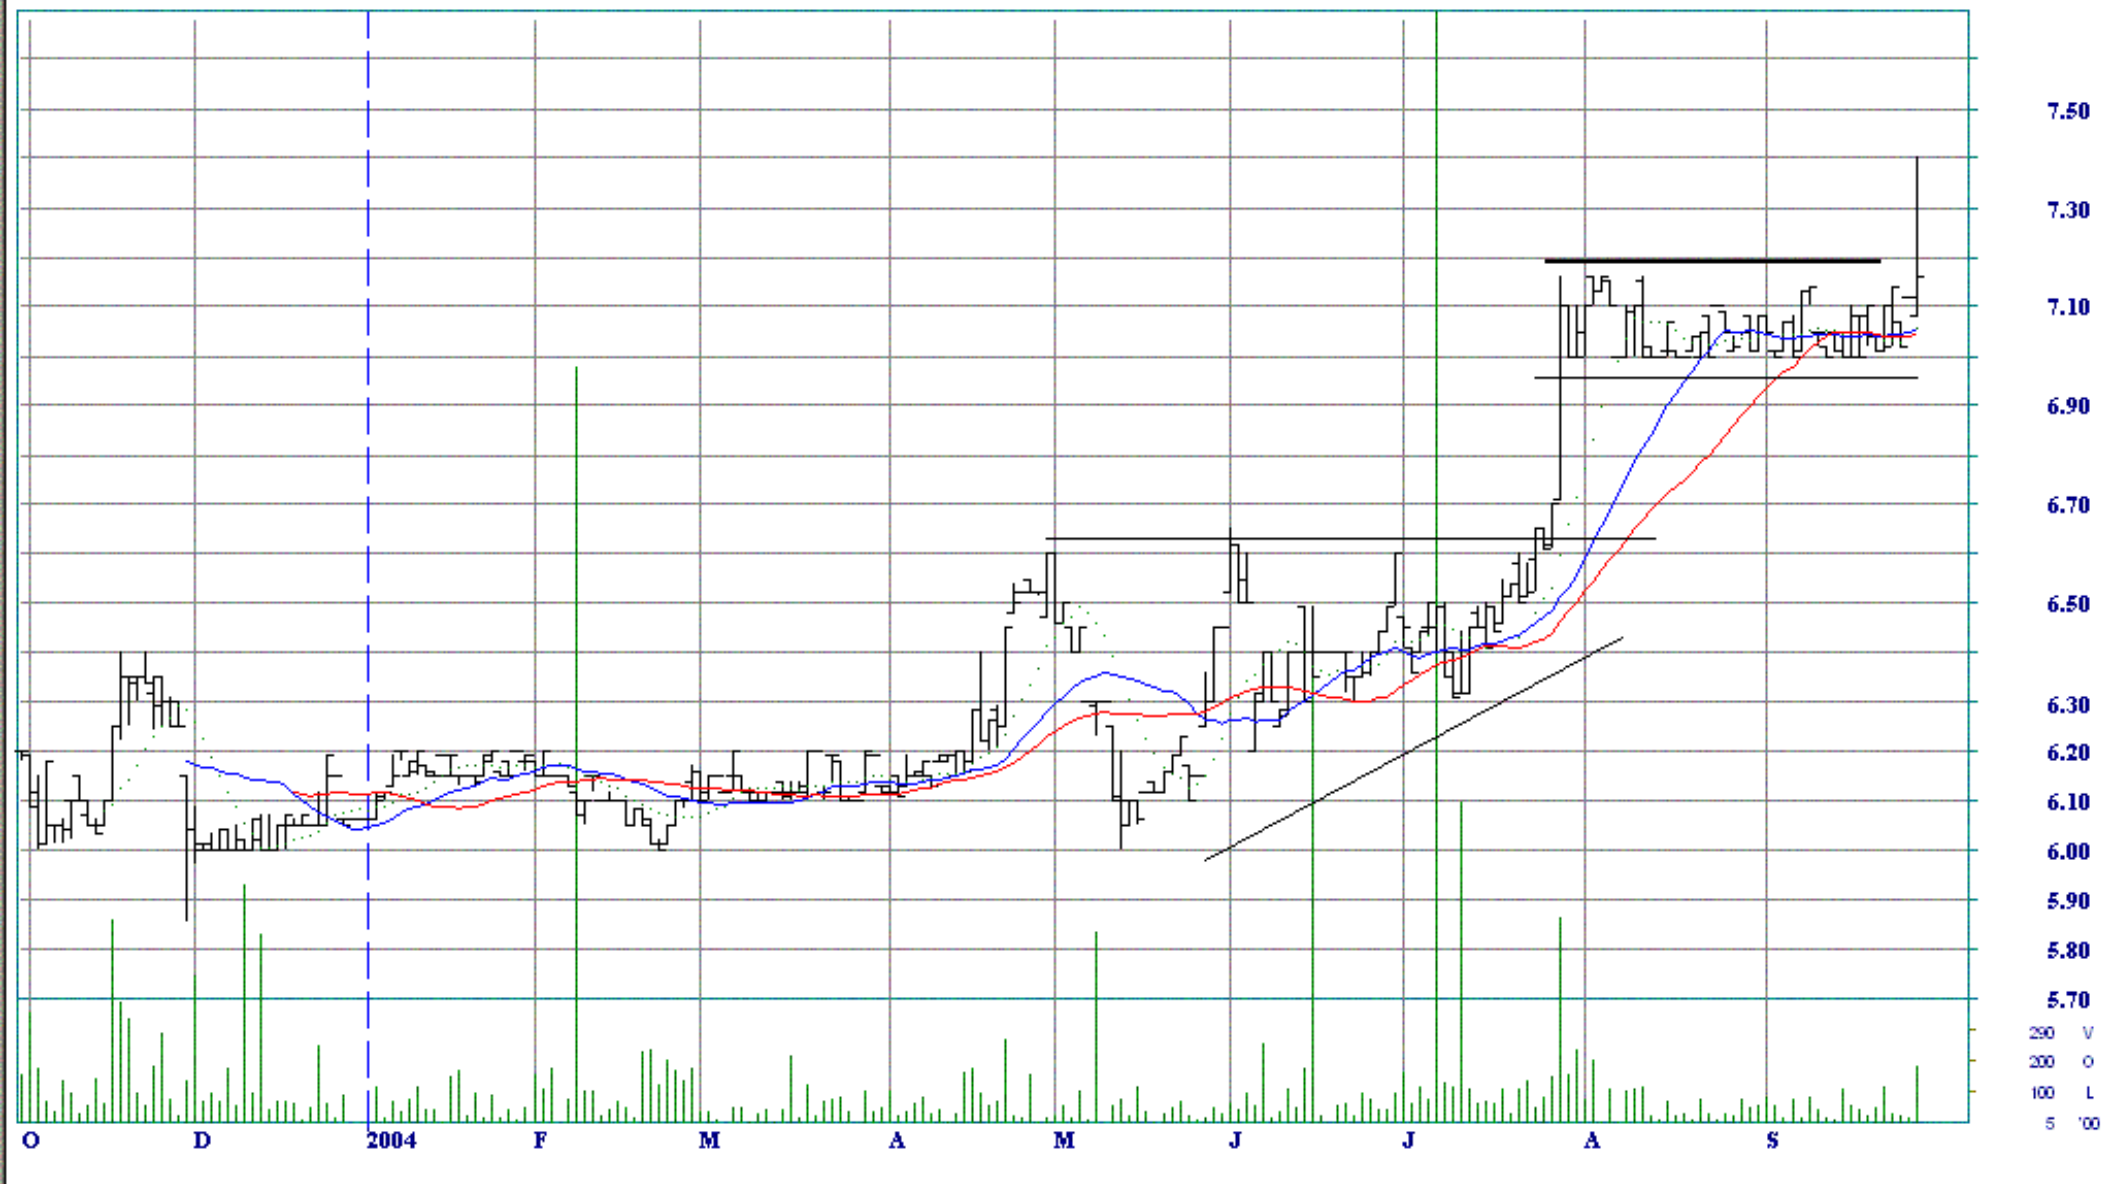

CPB Campbell Brothers Limited

CPB

+D	+W	+M
-D	-W	-M

Issued 27-09-04  
: 7.16 (7.12)

DAILY - ARITHMETIC - Household Goods / Chemicals

7.50  
7.30  
7.10  
6.90  
6.70  
6.50  
6.30  
6.20  
6.10  
6.00  
5.90  
5.80  
5.70  
200 V  
100 O  
100 L  
5 100